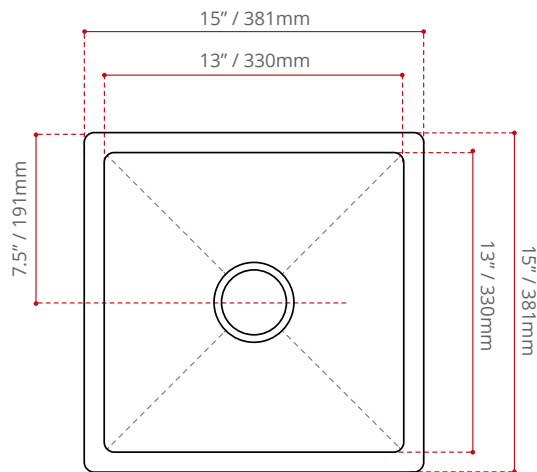

**DESCRIPTION:**

- Single bowl kitchen sink.
- 10° Radius .
- T-304 Stainless steel.
- 16 Gauge.
- Handcrafted from a panel of stainless steel.
- Drain groove design.
- StoneGuard undercoated over rubber pad.
- C/W Basket strainers included.
- Finish: Satin.
- Install: undermount

**MINIMUM CABINET SIZE:**

18" / 458mm

**SHIPPING INFORMATION:**

- **Length:** 17" / 432mm
- **Width:** 17" / 432mm
- **Height:** 12" / 305mm
- **Net Weight:** 6 kg / 13 lbs.
- **Gross Weight:** 7 kg / 15lbs.

**DISCLAIMER:**  
Measurements may vary  $\pm \frac{1}{4}$ "  
(Diagram Not to scale)