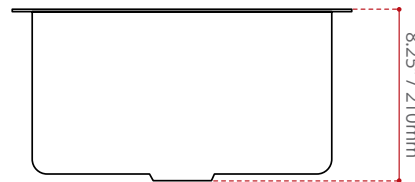

**DESCRIPTION:**

- Single bowl kitchen sink.
- 10° Radius .
- T-304 Stainless steel.
- 16 Gauge.
- Handcrafted from a panel of stainless steel.
- Drain groove design.
- StoneGuard undercoated over rubber pad.
- C/W Basket strainers included.
- Finish: Satin.
- Install: undermount

**MINIMUM CABINET SIZE:**

18" / 458mm

**SHIPPING INFORMATION:**

- **Length:** 17" / 432mm
- **Width:** 17" / 432mm
- **Height:** 12" / 305mm
- **Net Weight:** 6 kg / 13 lbs.
- **Gross Weight:** 7 kg / 15lbs.

**DISCLAIMER:**  
Measurements may vary  $\pm \frac{1}{4}$ "  
(Diagram Not to scale)